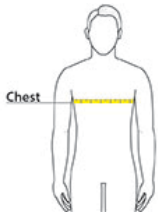

Sport-Tek[®] Youth PosiCharge[®] Reversible Mesh Tank.
YST5000

PRODUCT MEASUREMENTS

	XS	S	M	L	XL
Size	4	6-8	10-12	14-16	18-20
Chest	14	15 1/2	17	18	19 1/2
Body Length at Back	20 3/4	22 3/4	24 3/4	26 3/4	28 3/4

Chest: Measured across the chest one inch below armhole when laid flat.

Body Length at Back: Measured from high point shoulder to finished hem at back.

SIZE CHARTS

	XS	S	M	L	XL
Size	4/5	6/8	10/12	14/16	18/20
Chest	22-24	25-27	28-30	30-32	32-34

SPEC SHEET + MEASUREMENTS

SPORT-TEK

Sport-Tek® Youth PosiCharge® Reversible Mesh Tank.
YST5000

HOW TO MEASURE

CHEST

Measure under the arm and around the fullest part of the chest with arms down, keeping tape horizontal.